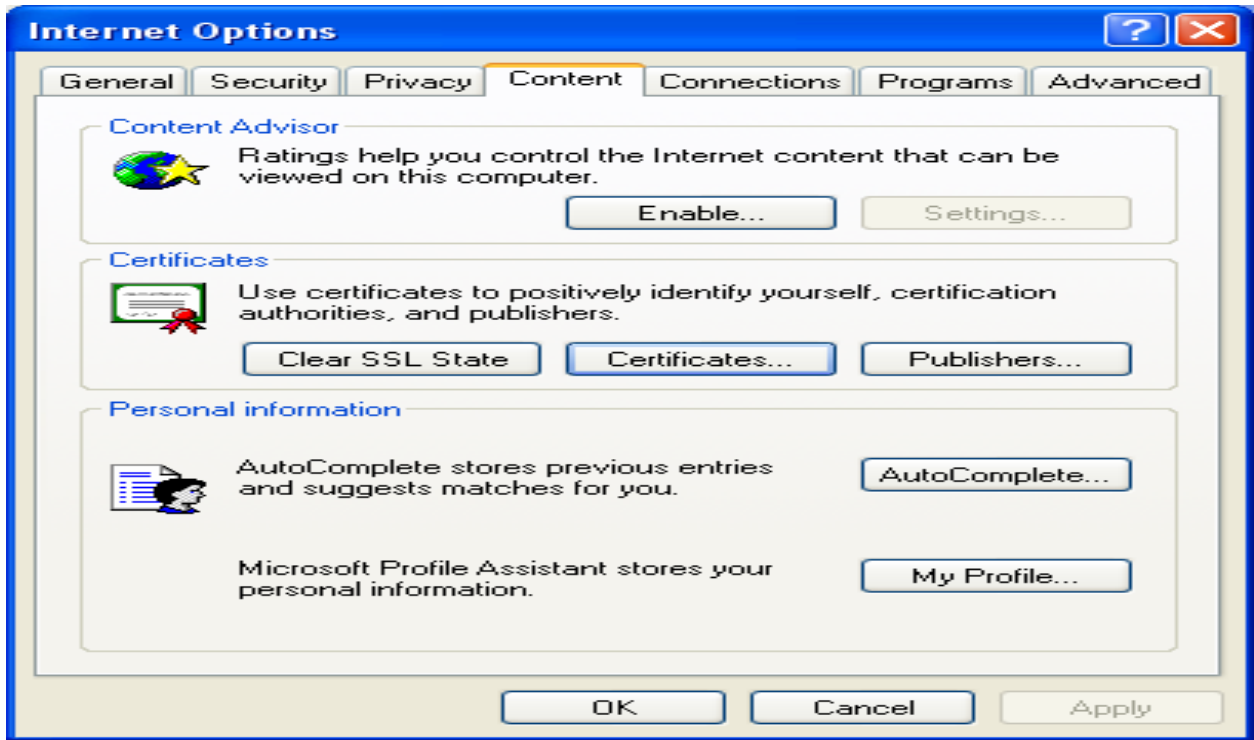

How to find out the validity period of Digital Signature

Open a Blank Internet Explorer Page.

Click on Tools & Internet Options

Click on Content & Certificates

Name and Expiry Date can be seen