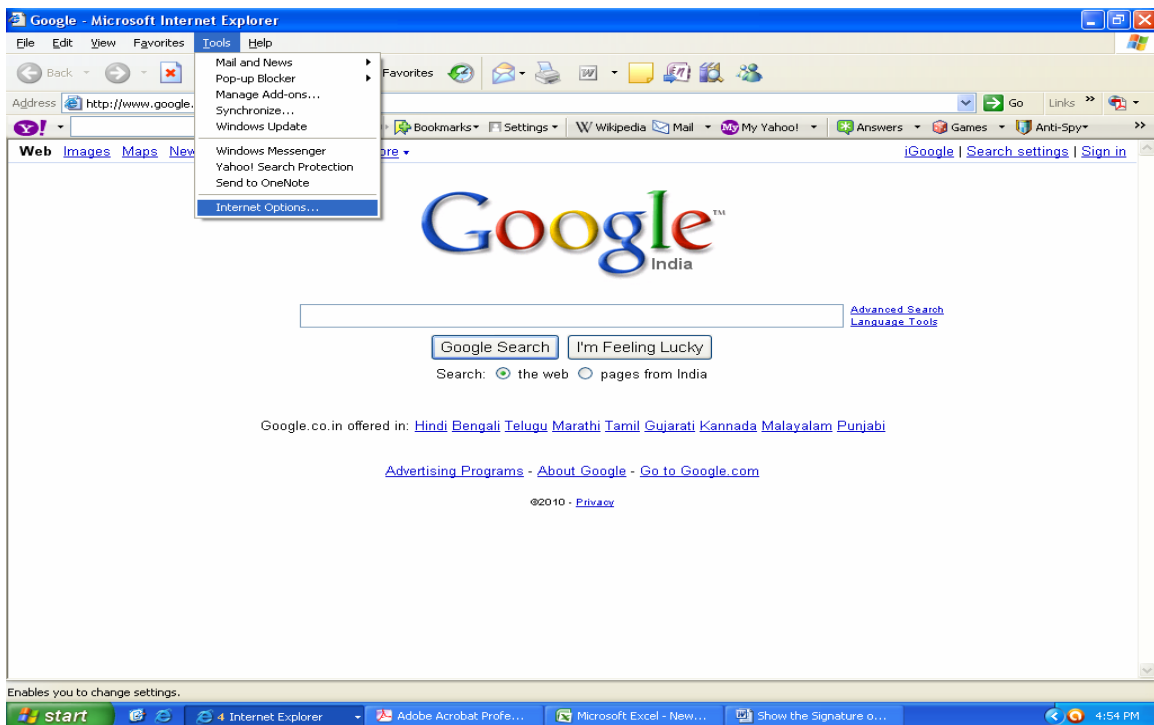

How to see Your Digital Signature in Internet Explorer.

Open a Blank Internet Explorer Page.

Click on Tools & Internet Options

Click on Content & Certificates

You will see your Name here