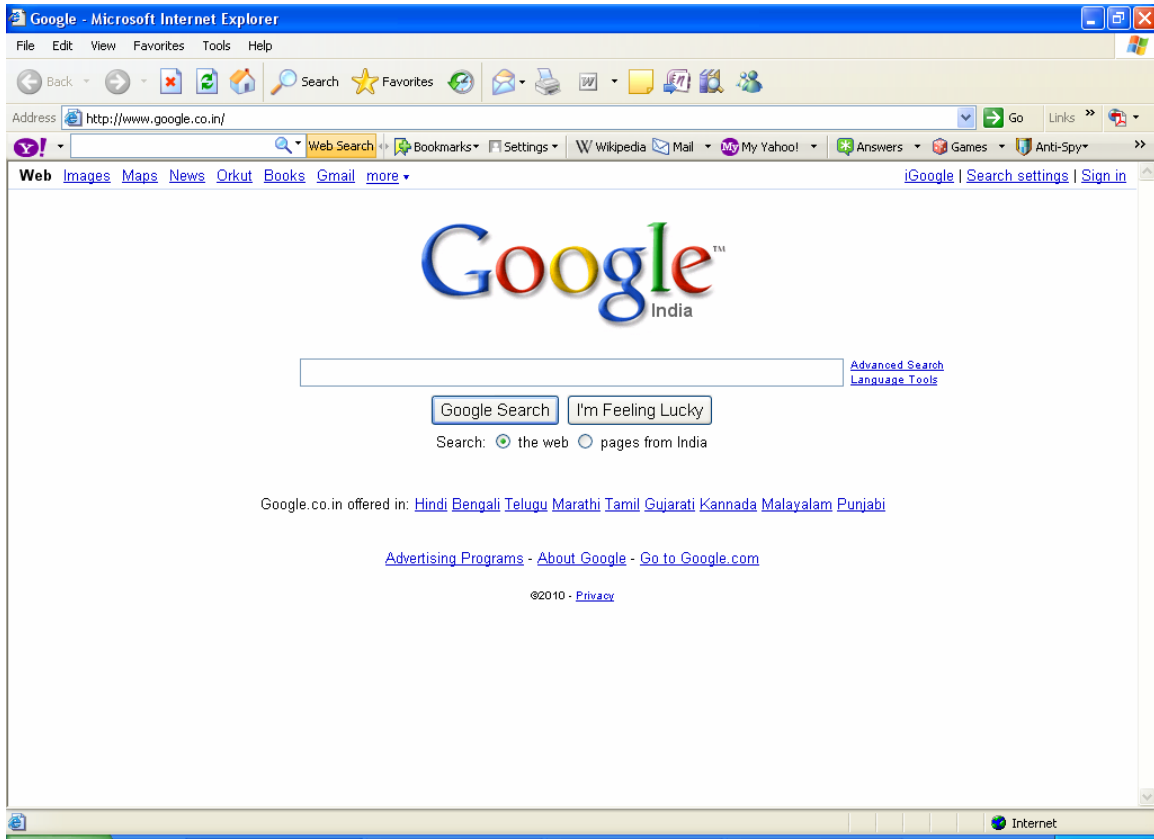

How to see Your Digital Signature in Internet Explorer.

Open a Blank Internet Explorer Page.

Click on Tools & Internet Options

Click on Content & Certificates

You will see your Name here