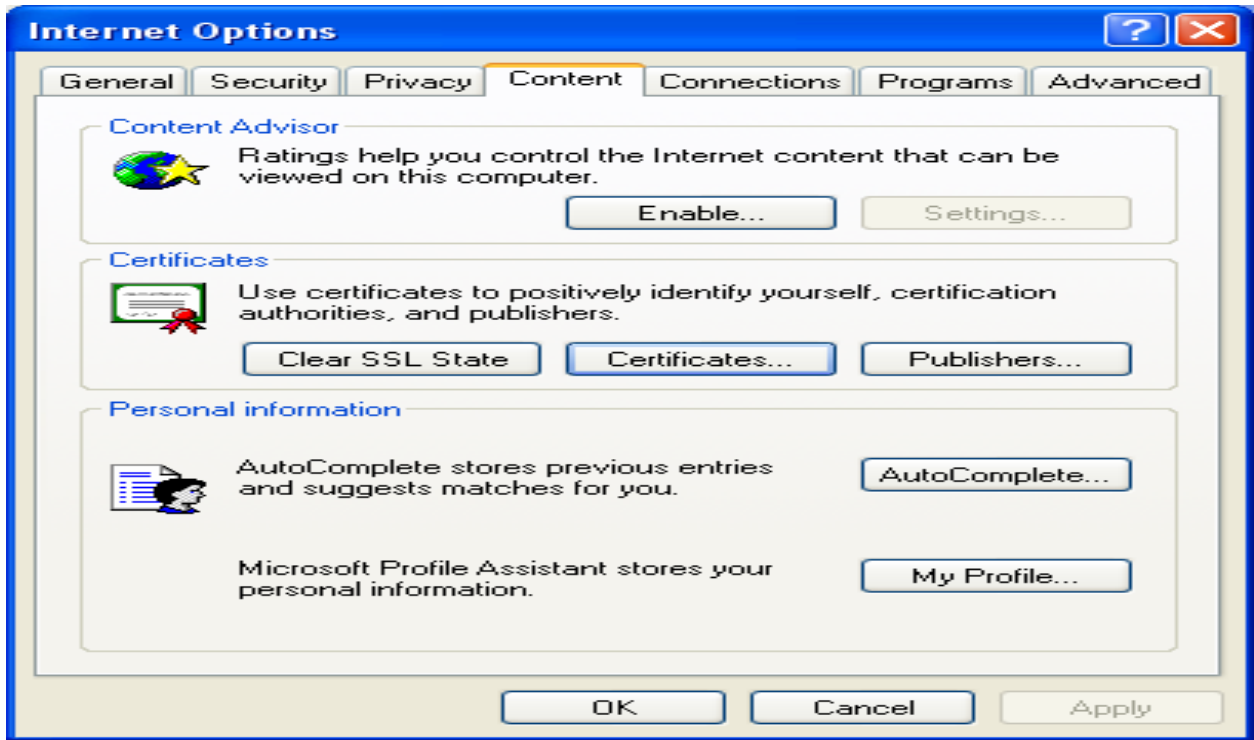

How to see Your Digital Signature in Internet Explorer.

Open a Blank Internet Explorer Page.

Click on Tools & Internet Options

Click on Content & Certificates

You will see your Name here